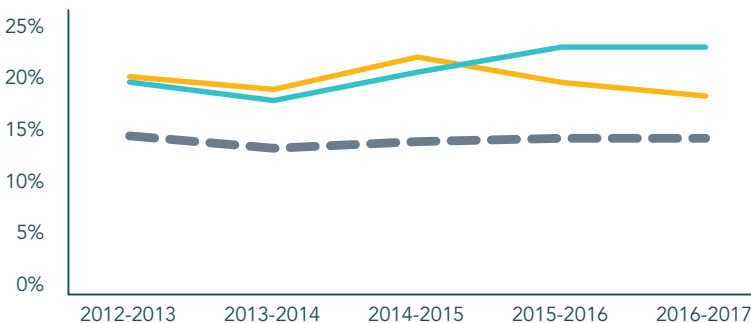

CHRONIC ABSENCE AND DROPOUT RATES

CHRONIC ABSENCE