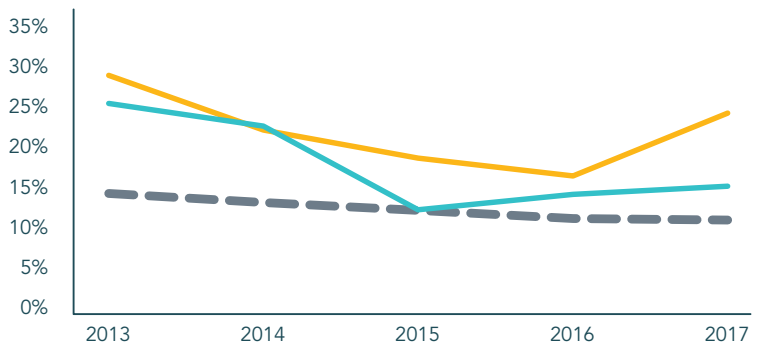

DROPOUT RATE