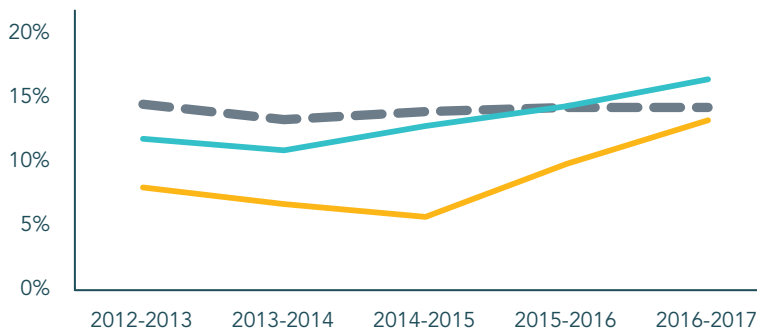

CHRONIC ABSENCE AND DROPOUT RATES

CHRONIC ABSENCE