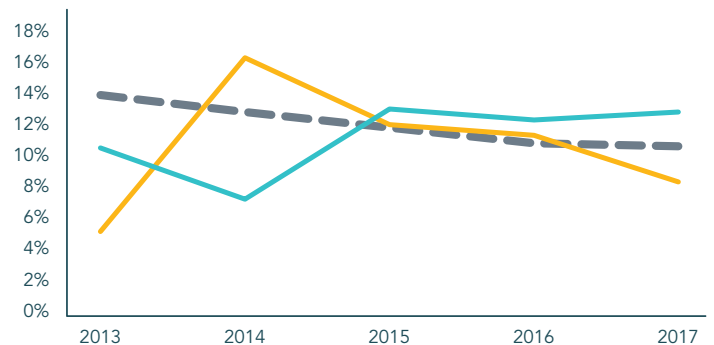

DROPOUT RATE