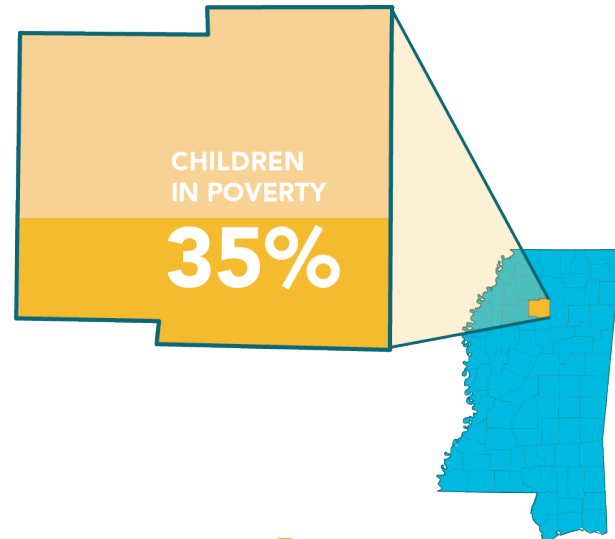

YALOBUSHA

DEMOGRAPHICS

EDUCATION

by public school district

	COFFEEVILLE	WATER VALLEY
TOTAL DISTRICT ENROLLMENT	522	1,090
% PROFICIENT OR ABOVE IN 3RD GRADE LANGUAGE ARTS	6%	44%
% PROFICIENT OR ABOVE IN 3RD GRADE MATH	13%	32%
CHRONIC ABSENCE	13%	16%
DROPOUT RATE	8%	13%
GRADUATION RATE	81%	85%

TOTAL POPULATION	12,380	NO PARENT EMPLOYED	13%
TOTAL BIRTHS IN 2016	157	SINGLE PARENT HOUSEHOLD	43%
WHITE POPULATION	59%	POVERTY OF ALL AGES	23%
BLACK POPULATION	40%	MOTHERS WITHOUT HIGH SCHOOL DIPLOMA	13%