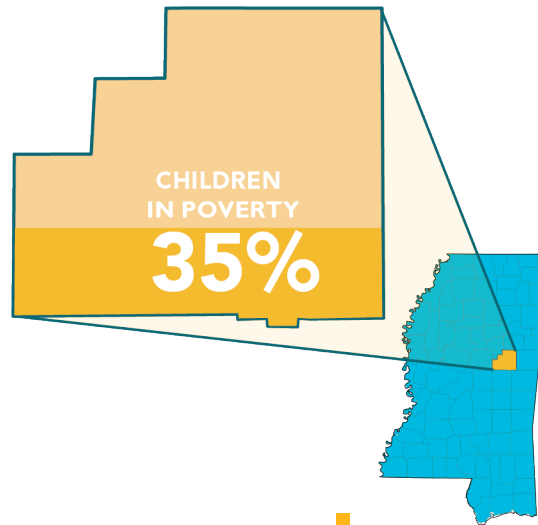

WINSTON

EDUCATION

BY PUBLIC SCHOOL DISTRICT

LOUISVILLE MUNICIPAL

TOTAL DISTRICT ENROLLMENT **2,869**

% PROFICIENT OR ABOVE IN 3RD GRADE LANGUAGE ARTS **27%**

% PROFICIENT OR ABOVE IN 3RD GRADE MATH **41%**

CHRONIC ABSENCE **12%**

DROPOUT RATE **12%**

GRADUATION RATE **84%**

DEMOGRAPHICS

TOTAL POPULATION **18,519**

TOTAL BIRTHS IN 2016 **209**

WHITE POPULATION **51%**

BLACK POPULATION **48%**

NO PARENT EMPLOYED **15%**