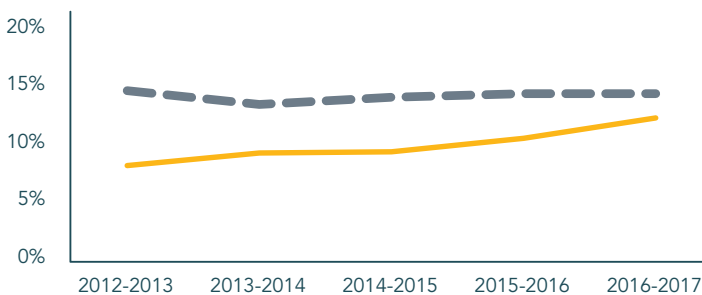

CHRONIC ABSENCE AND DROPOUT RATES

CHRONIC ABSENCE