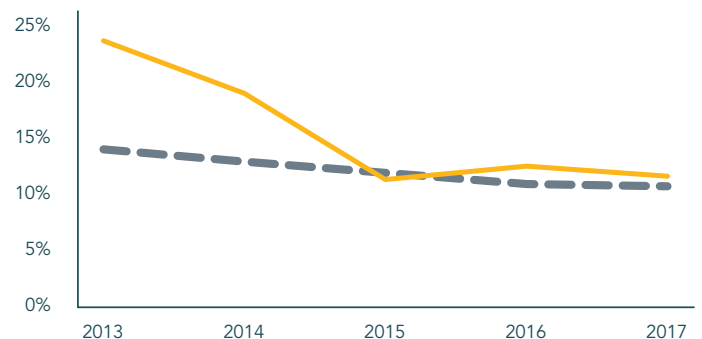

DROPOUT RATE **12%**

GRADUATION RATE **84%**

DEMOGRAPHICS

TOTAL POPULATION **18,519**

TOTAL BIRTHS IN 2016 **209**

WHITE POPULATION **51%**

BLACK POPULATION **48%**

NO PARENT EMPLOYED **15%**

SINGLE PARENT HOUSEHOLD **52%**

POVERTY OF ALL AGES **23%**

MOTHERS WITHOUT HIGH SCHOOL DIPLOMA **13%**

CHRONIC ABSENCE AND DROPOUT RATES

CHRONIC ABSENCE

DROPOUT RATE

MS LOUISVILLE MUNICIPAL