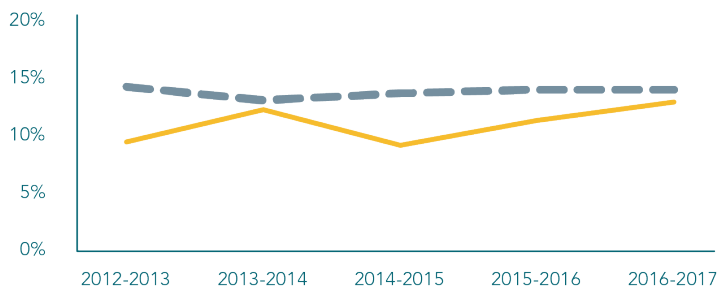

CHRONIC ABSENCE AND DROPOUT RATES

CHRONIC ABSENCE

DROPOUT RATE