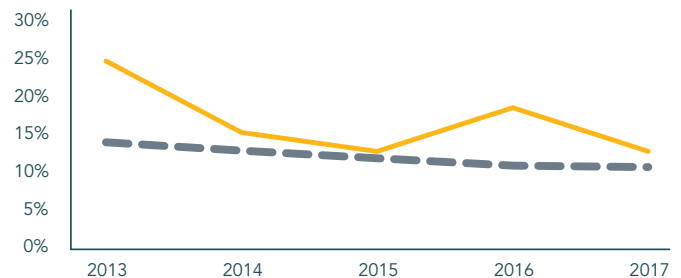

DEMOGRAPHICS

TOTAL POPULATION	9,233	NO PARENT EMPLOYED	8%
TOTAL BIRTHS IN 2016	93	SINGLE PARENT HOUSEHOLD	63%
WHITE POPULATION	28%	POVERTY OF ALL AGES	35%
BLACK POPULATION	72%	MOTHERS WITHOUT HIGH SCHOOL DIPLOMA	19%

CHRONIC ABSENCE AND DROPOUT RATES

CHRONIC ABSENCE

DROPOUT RATE

MS WILKINSON