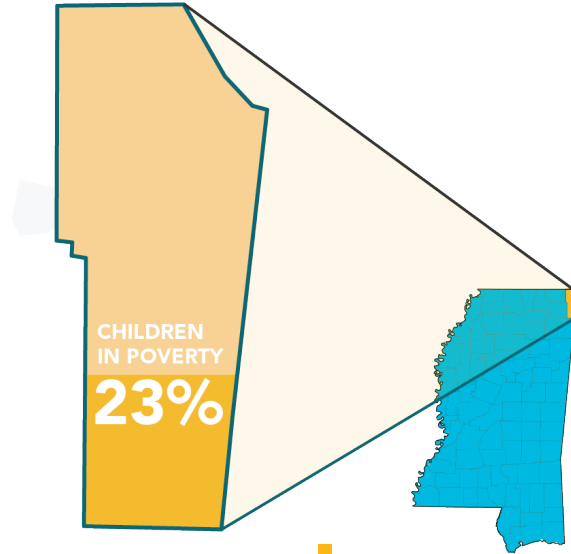

# TISHOMINGO

## DEMOGRAPHICS

TOTAL POPULATION	19,503	NO PARENT EMPLOYED	5%
TOTAL BIRTHS IN 2016	215	SINGLE PARENT HOUSEHOLD	28%
WHITE POPULATION	95%	POVERTY OF ALL AGES	18%
BLACK POPULATION	2%	MOTHERS WITHOUT HIGH SCHOOL DIPLOMA	14%