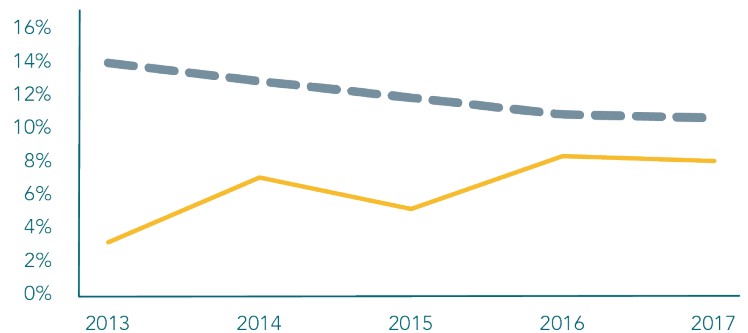

## DEMOGRAPHICS

TOTAL POPULATION	19,503	NO PARENT EMPLOYED	5%
TOTAL BIRTHS IN 2016	215	SINGLE PARENT HOUSEHOLD	28%
WHITE POPULATION	95%	POVERTY OF ALL AGES	18%
BLACK POPULATION	2%	MOTHERS WITHOUT HIGH SCHOOL DIPLOMA	14%

## CHRONIC ABSENCE AND DROPOUT RATES

CHRONIC ABSENCE

DROPOUT RATE

MS TISHOMINGO