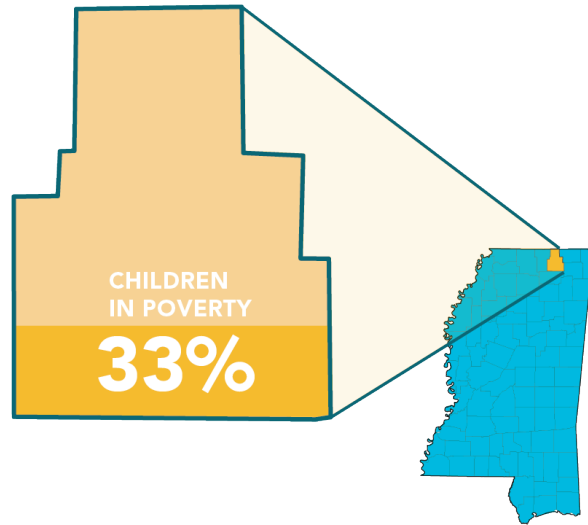

TIPPAH

DEMOGRAPHICS

EDUCATION

by public school district

	NORTH TIPPAH	SOUTH TIPPAH
TOTAL DISTRICT ENROLLMENT	1,291	2,730
% PROFICIENT OR ABOVE IN 3RD GRADE LANGUAGE ARTS	29%	34%
% PROFICIENT OR ABOVE IN 3RD GRADE MATH	29%	41%
CHRONIC ABSENCE	14%	13%
DROPOUT RATE	7%	11%
GRADUATION RATE	86%	82%

TOTAL POPULATION	22,061	NO PARENT EMPLOYED	5%
TOTAL BIRTHS IN 2016	272	SINGLE PARENT HOUSEHOLD	30%
WHITE POPULATION	81%	POVERTY OF ALL AGES	25%
BLACK POPULATION	17%	MOTHERS WITHOUT HIGH SCHOOL DIPLOMA	14%