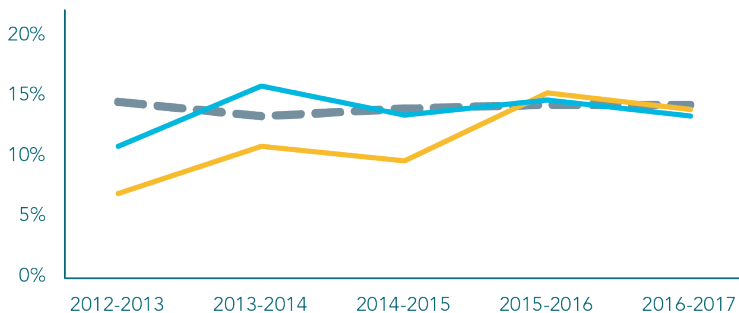

CHRONIC ABSENCE AND DROPOUT RATES

CHRONIC ABSENCE

DROPOUT RATE