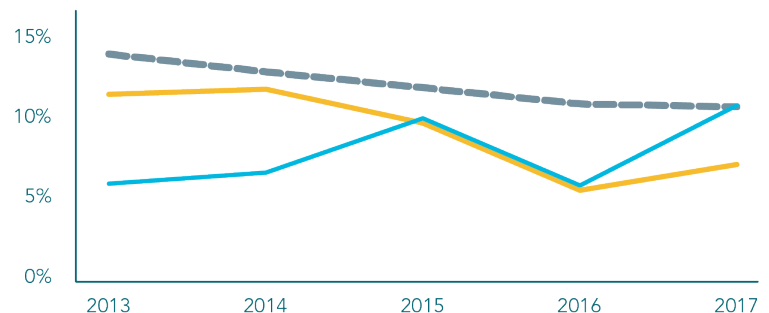

TIPPAH

DEMOGRAPHICS

EDUCATION

by public school district

	NORTH TIPPAH	SOUTH TIPPAH
TOTAL DISTRICT ENROLLMENT	1,291	2,730
% PROFICIENT OR ABOVE IN 3RD GRADE LANGUAGE ARTS	29%	34%
% PROFICIENT OR ABOVE IN 3RD GRADE MATH	29%	41%
CHRONIC ABSENCE	14%	13%
DROPOUT RATE	7%	11%
GRADUATION RATE	86%	82%

TOTAL POPULATION	22,061	NO PARENT EMPLOYED	5%
TOTAL BIRTHS IN 2016	272	SINGLE PARENT HOUSEHOLD	30%
WHITE POPULATION	81%	POVERTY OF ALL AGES	25%
BLACK POPULATION	17%	MOTHERS WITHOUT HIGH SCHOOL DIPLOMA	14%

CHRONIC ABSENCE AND DROPOUT RATES

CHRONIC ABSENCE

DROPOUT RATE

MS NORTH TIPPAH SOUTH TIPPAH