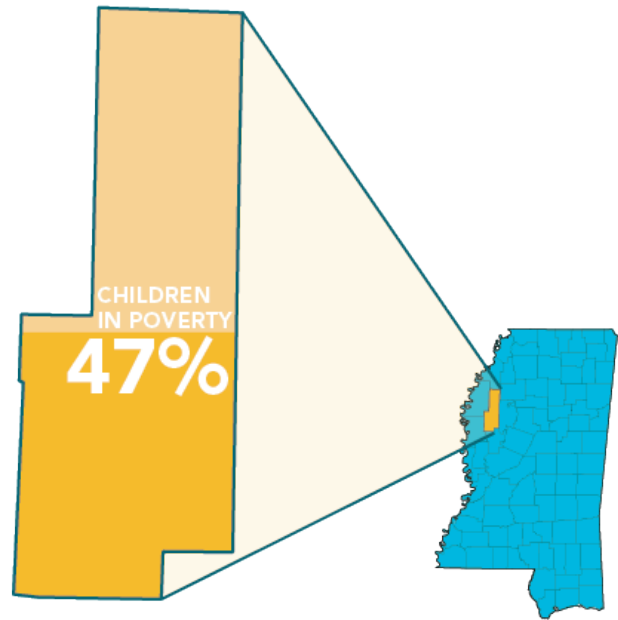

SUNFLOWER

EDUCATION

BY PUBLIC SCHOOL DISTRICT

INDIANOLA | SUNFLOWER

TOTAL DISTRICT ENROLLMENT	3,833
% PROFICIENT OR ABOVE IN 3RD GRADE LANGUAGE ARTS	16%
% PROFICIENT OR ABOVE IN 3RD GRADE MATH	25%
CHRONIC ABSENCE RATE 2016/17	16%
DROPOUT RATE 2017	16%
GRADUATION RATE 2017	77%

TOTAL POPULATION	27,424
TOTAL BIRTHS IN 2016	299
WHITE POPULATION	25%
BLACK POPULATION	74%

DEMOGRAPHICS

NO PARENT EMPLOYED	15%
SINGLE PARENT HOUSEHOLDS	64%
POVERTY OF ALL AGES	35%
MOTHERS WITHOUT HIGH SCHOOL DIPLOMA	18%