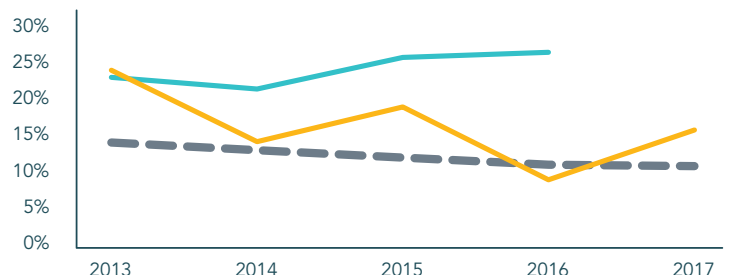

DROPOUT RATE