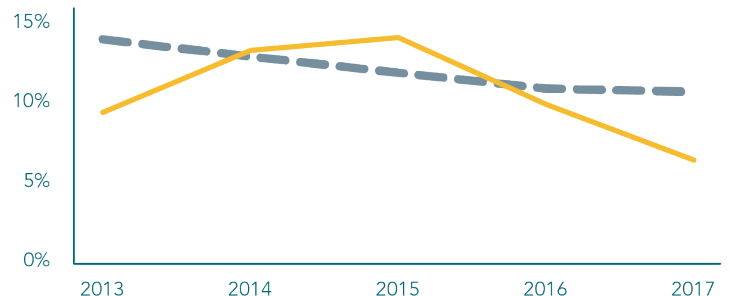

## DEMOGRAPHICS

TOTAL POPULATION	27,279	NO PARENT EMPLOYED	9%
TOTAL BIRTHS IN 2016	296	SINGLE PARENT HOUSEHOLD	38%
WHITE POPULATION	63%	POVERTY OF ALL AGES	23%
BLACK POPULATION	35%	MOTHERS WITHOUT HIGH SCHOOL DIPLOMA	14%

## CHRONIC ABSENCE AND DROPOUT RATES

CHRONIC ABSENCE

DROPOUT RATE

MS SIMPSON