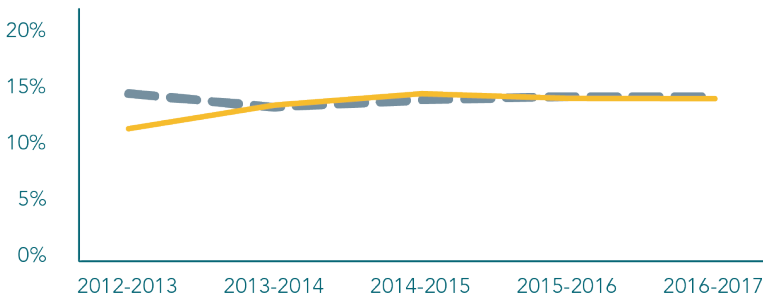

CHRONIC ABSENCE AND DROPOUT RATES

CHRONIC ABSENCE

DROPOUT RATE