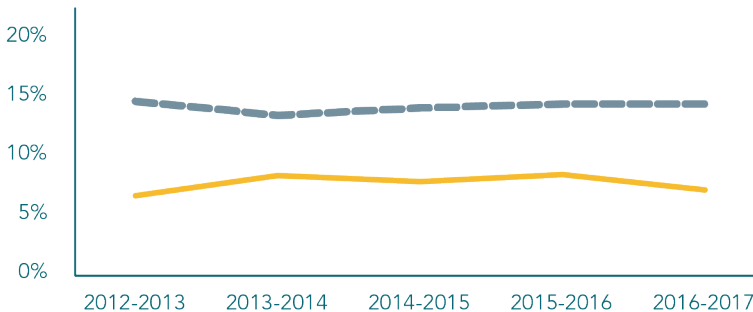

CHRONIC ABSENCE AND DROPOUT RATES

CHRONIC ABSENCE

DROPOUT RATE