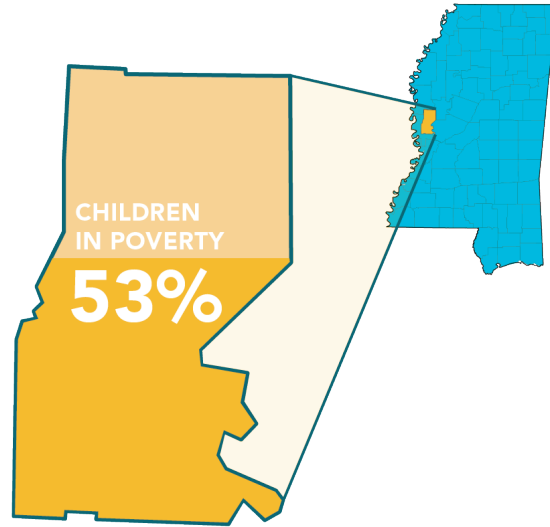

SHARKEY

EDUCATION

BY PUBLIC SCHOOL DISTRICT

SOUTH DELTA

TOTAL DISTRICT ENROLLMENT	851
% PROFICIENT OR ABOVE IN 3RD GRADE LANGUAGE ARTS	31%
% PROFICIENT OR ABOVE IN 3RD GRADE MATH	36%
CHRONIC ABSENCE	7%
DROPOUT RATE	11%
GRADUATION RATE	83%

DEMOGRAPHICS

TOTAL POPULATION	4,662	NO PARENT EMPLOYED	8%
TOTAL BIRTHS IN 2016	45	SINGLE PARENT HOUSEHOLD	64%
WHITE POPULATION	26%	POVERTY OF ALL AGES	35%
BLACK POPULATION	74%	MOTHERS WITHOUT HIGH SCHOOL DIPLOMA	16%