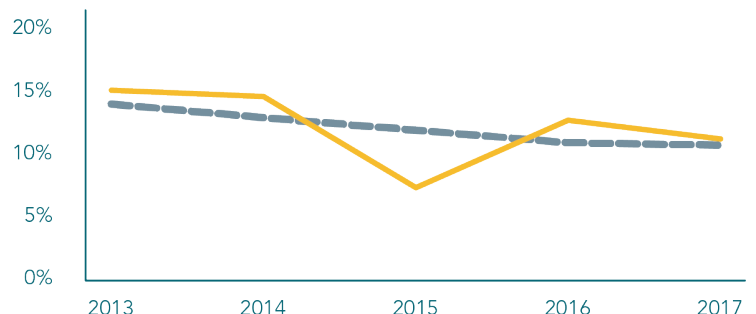

DEMOGRAPHICS

TOTAL POPULATION	4,662	NO PARENT EMPLOYED	8%
TOTAL BIRTHS IN 2016	45	SINGLE PARENT HOUSEHOLD	64%
WHITE POPULATION	26%	POVERTY OF ALL AGES	35%
BLACK POPULATION	74%	MOTHERS WITHOUT HIGH SCHOOL DIPLOMA	16%

CHRONIC ABSENCE AND DROPOUT RATES

CHRONIC ABSENCE

DROPOUT RATE

MS SOUTH DELTA