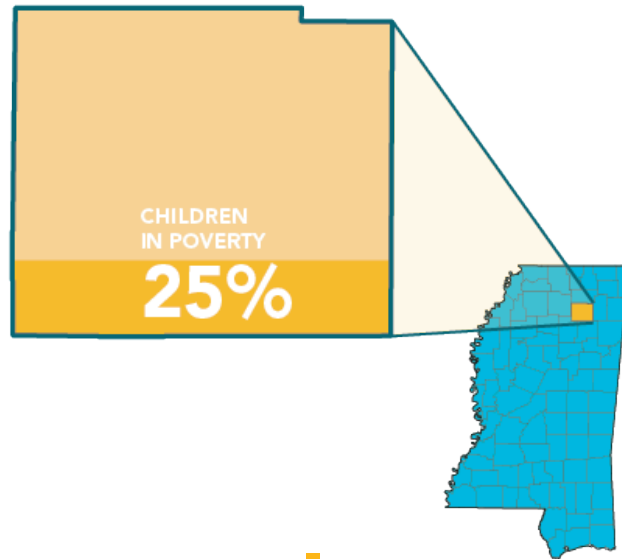

PONTOTOC

DEMOGRAPHICS

EDUCATION

by public school district

	PONTOTOC CITY	PONTOTOC COUNTY
TOTAL DISTRICT ENROLLMENT	2,274	3,649
% PROFICIENT OR ABOVE IN 3RD GRADE LANGUAGE ARTS	41%	33%
% PROFICIENT OR ABOVE IN 3RD GRADE MATH	34%	30%
CHRONIC ABSENCE	13%	17%
DROPOUT RATE	9%	10%
GRADUATION RATE	84%	81%

TOTAL POPULATION	30,862	NO PARENT EMPLOYED	6%
TOTAL BIRTHS IN 2016	474	SINGLE PARENT HOUSEHOLD	41%
WHITE POPULATION	81%	POVERTY OF ALL AGES	18%
BLACK POPULATION	15%	MOTHERS WITHOUT HIGH SCHOOL DIPLOMA	24%