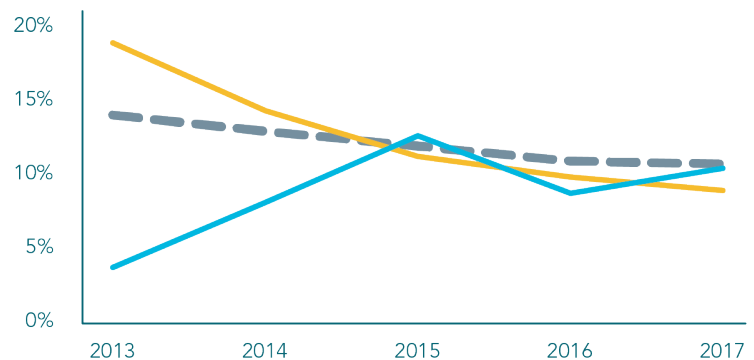

DROPOUT RATE