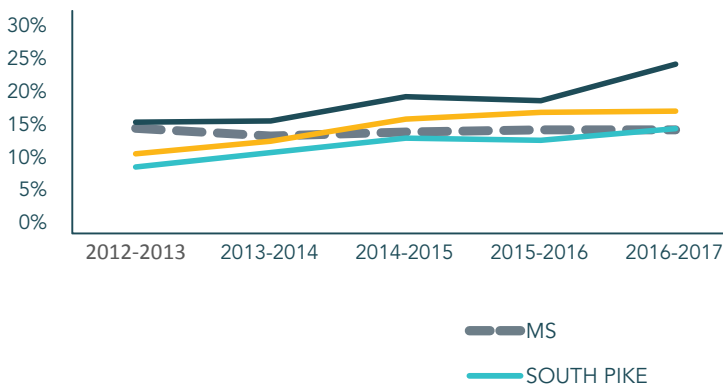

CHRONIC ABSENCE AND DROPOUT RATES

CHRONIC ABSENCE