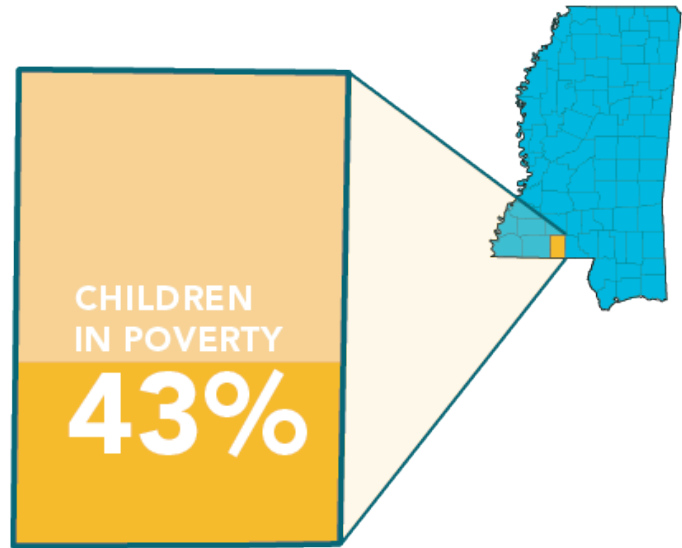

## EDUCATION

BY PUBLIC SCHOOL DISTRICT

MCCOMB | NORTH PIKE | SOUTH PIKE

	MCCOMB	NORTH PIKE	SOUTH PIKE
TOTAL DISTRICT ENROLLMENT	2,588	2,487	1,709
% PROFICIENT OR ABOVE IN 3RD GRADE LANGUAGE ARTS	14%	49%	21%
% PROFICIENT OR ABOVE IN 3RD GRADE MATH	12%	58%	19%
CHRONIC ABSENCE RATE 2016/17	24%	17%	14%
DROPOUT RATE 2017	18%	11%	11%
GRADUATION RATE 2017	72%	86%	81%

## DEMOGRAPHICS

TOTAL POPULATION	39,939
TOTAL BIRTHS IN 2016	540
WHITE POPULATION	45%
BLACK POPULATION	53%

NO PARENT EMPLOYED	24%
SINGLE PARENT HOUSEHOLDS	59%
POVERTY OF ALL AGES	30%
MOTHERS WITHOUT HIGH SCHOOL DIPLOMA	14%