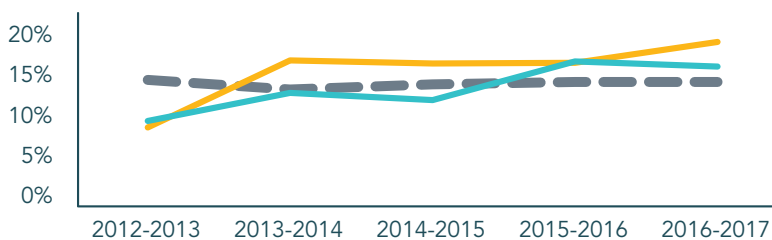

CHRONIC ABSENCE AND DROPOUT RATES

CHRONIC ABSENCE