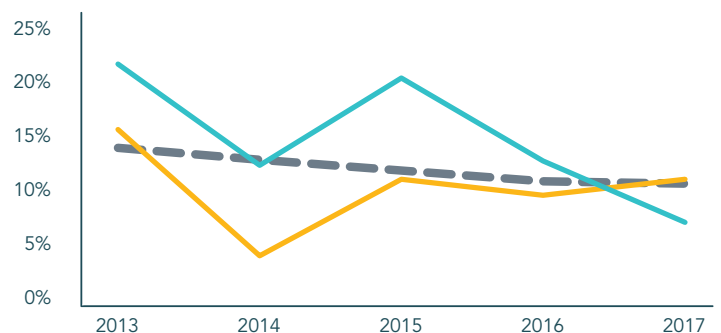

DROPOUT RATE