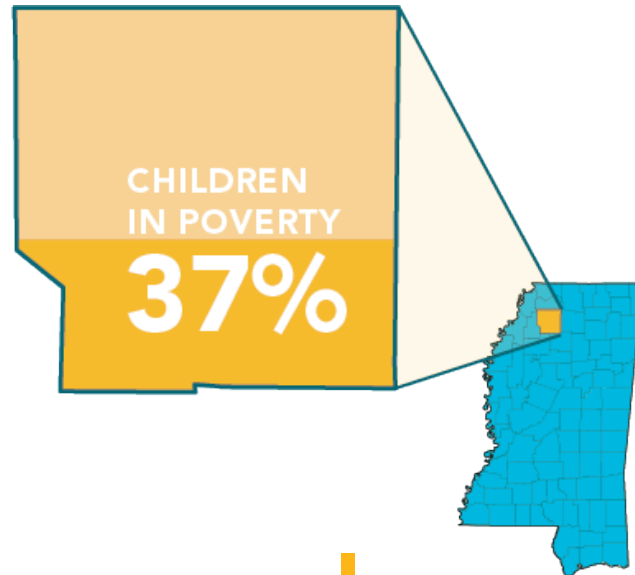

PANOLA

DEMOGRAPHICS

EDUCATION

by public school district

	NORTH PANOLA	SOUTH PANOLA
TOTAL DISTRICT ENROLLMENT	1,440	4,373
% PROFICIENT OR ABOVE IN 3RD GRADE LANGUAGE ARTS	14%	44%
% PROFICIENT OR ABOVE IN 3RD GRADE MATH	29%	50%
CHRONIC ABSENCE	19%	16%
DROPOUT RATE	11%	7%
GRADUATION RATE	82%	86%

TOTAL POPULATION	34,319	NO PARENT EMPLOYED	14%
TOTAL BIRTHS IN 2016	517	SINGLE PARENT HOUSEHOLD	49%
WHITE POPULATION	49%	POVERTY OF ALL AGES	23%
BLACK POPULATION	50%	MOTHERS WITHOUT HIGH SCHOOL DIPLOMA	20%