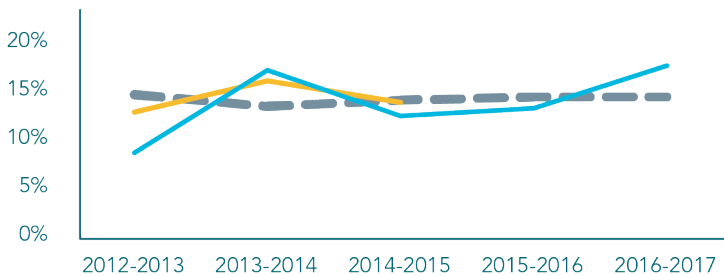

CHRONIC ABSENCE AND DROPOUT RATES

CHRONIC ABSENCE