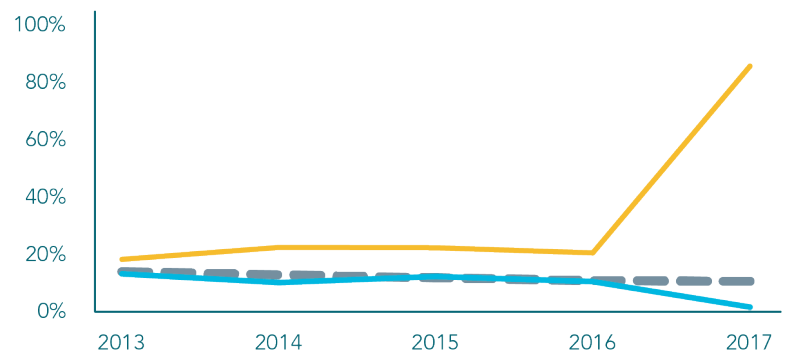

DROPOUT RATE