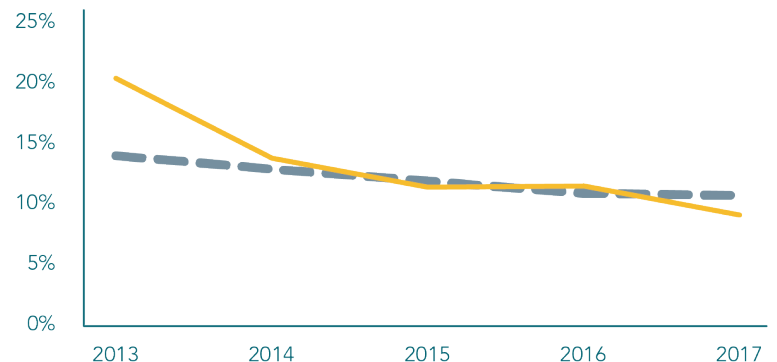

DROPOUT RATE