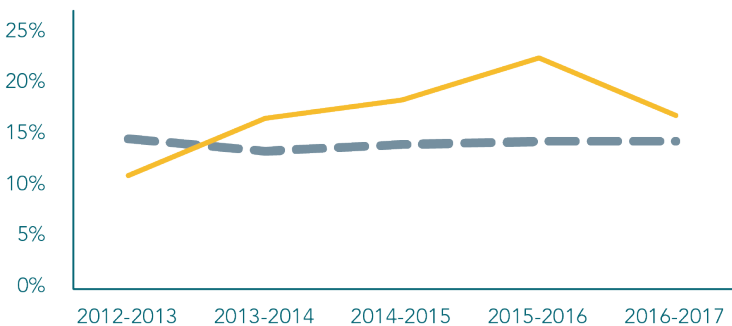

CHRONIC ABSENCE AND DROPOUT RATES

CHRONIC ABSENCE