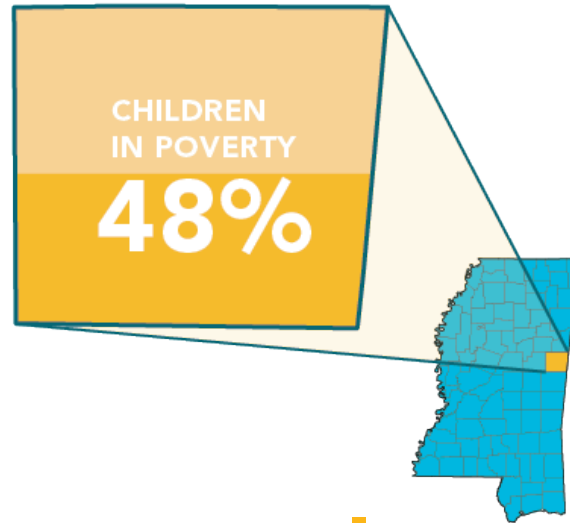

NOXUBEE

EDUCATION

BY PUBLIC SCHOOL DISTRICT

NOXUBEE

TOTAL DISTRICT ENROLLMENT	1,585
% PROFICIENT OR ABOVE IN 3RD GRADE LANGUAGE ARTS	16%
% PROFICIENT OR ABOVE IN 3RD GRADE MATH	25%
CHRONIC ABSENCE	17%
DROPOUT RATE	9%
GRADUATION RATE	73%

DEMOGRAPHICS

TOTAL POPULATION	11,098	NO PARENT EMPLOYED	24%
TOTAL BIRTHS IN 2016	143	SINGLE PARENT HOUSEHOLD	55%
WHITE POPULATION	30%	POVERTY OF ALL AGES	32%
BLACK POPULATION	69%	MOTHERS WITHOUT HIGH SCHOOL DIPLOMA	18%