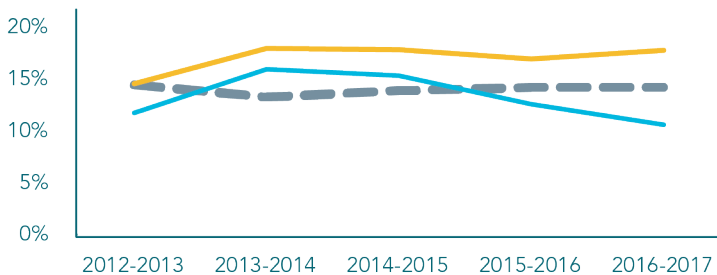

CHRONIC ABSENCE AND DROPOUT RATES

CHRONIC ABSENCE