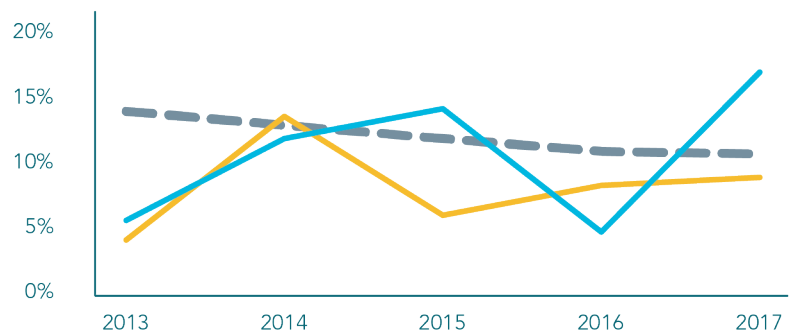

DROPOUT RATE