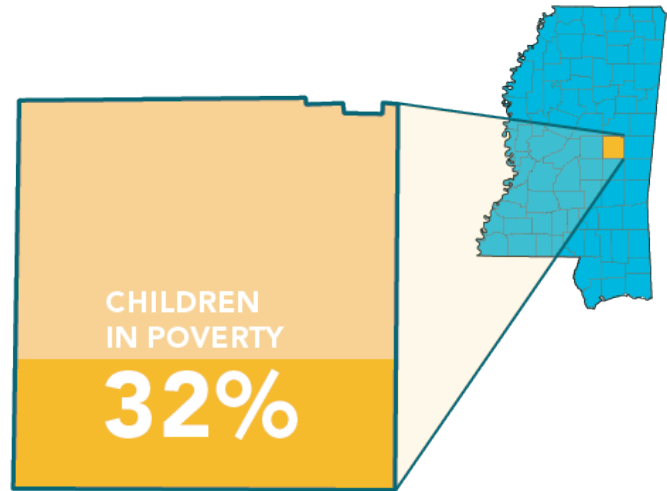

NESHOBA

DEMOGRAPHICS

EDUCATION

by public school district

NESHOBA | PHILADELPHIA

	NESHOBA	PHILADELPHIA
TOTAL DISTRICT ENROLLMENT	3,281	1,027
% PROFICIENT OR ABOVE IN 3RD GRADE LANGUAGE ARTS	44%	18%
% PROFICIENT OR ABOVE IN 3RD GRADE MATH	50%	24%
CHRONIC ABSENCE	18%	11%
DROPOUT RATE	9%	17%
GRADUATION RATE	86%	75%

TOTAL POPULATION	29,474	NO PARENT EMPLOYED	15%
TOTAL BIRTHS IN 2016	412	SINGLE PARENT HOUSEHOLD	51%
WHITE POPULATION	60%	POVERTY OF ALL AGES	23%
BLACK POPULATION	21%	MOTHERS WITHOUT HIGH SCHOOL DIPLOMA	22%