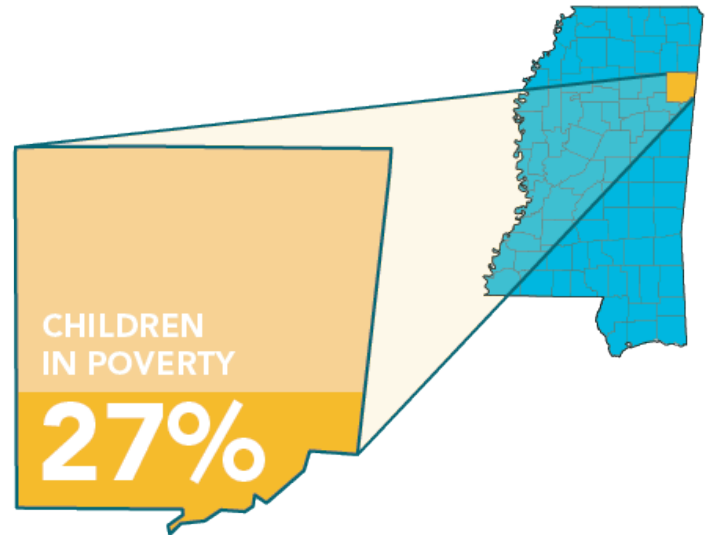

MONROE

EDUCATION

BY PUBLIC SCHOOL DISTRICT

ABERDEEN | AMORY | MONROE

	ABERDEEN	AMORY	MONROE
TOTAL DISTRICT ENROLLMENT	1,222	1,663	2,263
% PROFICIENT OR ABOVE IN 3RD GRADE LANGUAGE ARTS	38%	49%	45%
% PROFICIENT OR ABOVE IN 3RD GRADE MATH	55%	50%	53%
CHRONIC ABSENCE RATE 2016/17	11%	13%	24%
DROPOUT RATE 2017	8%	9%	5%
GRADUATION RATE 2017	77%	87%	93%

DEMOGRAPHICS

TOTAL POPULATION	36,029
TOTAL BIRTHS IN 2016	407
WHITE POPULATION	68%
BLACK POPULATION	31%

NO PARENT EMPLOYED	15%
SINGLE PARENT HOUSEHOLDS	37%
POVERTY OF ALL AGES	19%
MOTHERS WITHOUT HIGH SCHOOL DIPLOMA	14%