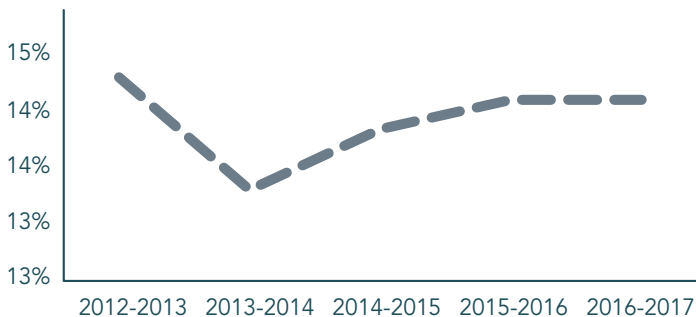

CHRONIC ABSENCE AND DROPOUT RATES

CHRONIC ABSENCE