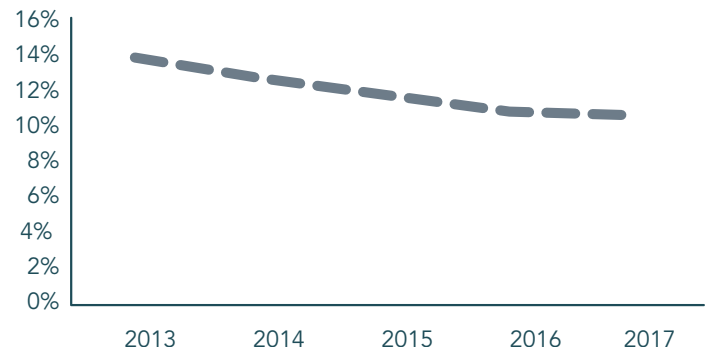

DROPOUT RATE