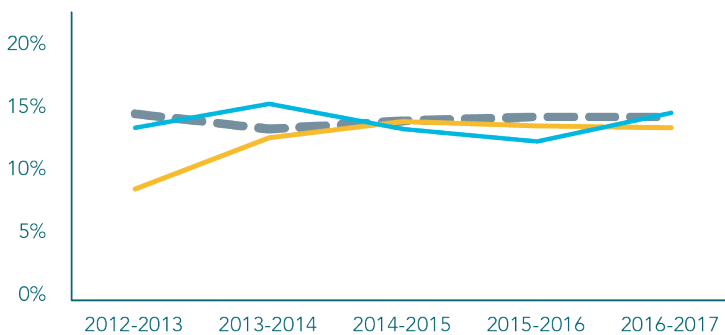

CHRONIC ABSENCE AND DROPOUT RATES

CHRONIC ABSENCE