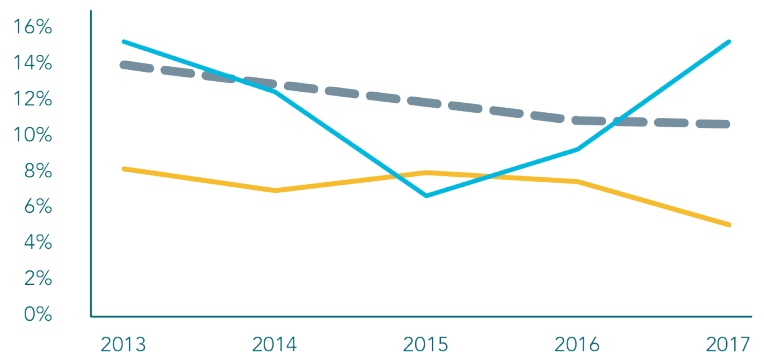

DROPOUT RATE