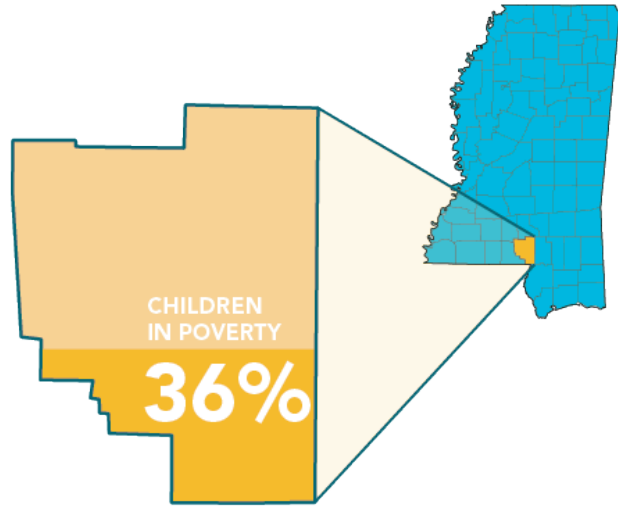

MARION

DEMOGRAPHICS

EDUCATION

by public school district

	COLUMBIA	MARION
TOTAL DISTRICT ENROLLMENT	1,664	2,057
% PROFICIENT OR ABOVE IN 3RD GRADE LANGUAGE ARTS	41%	42%
% PROFICIENT OR ABOVE IN 3RD GRADE MATH	36%	37%
CHRONIC ABSENCE	13%	14%
DROPOUT RATE	5%	15%
GRADUATION RATE	88%	78%

TOTAL POPULATION	25,810	NO PARENT EMPLOYED	12%
TOTAL BIRTHS IN 2016	319	SINGLE PARENT HOUSEHOLD	40%
WHITE POPULATION	66%	POVERTY OF ALL AGES	27%
BLACK POPULATION	32%	MOTHERS WITHOUT HIGH SCHOOL DIPLOMA	16%