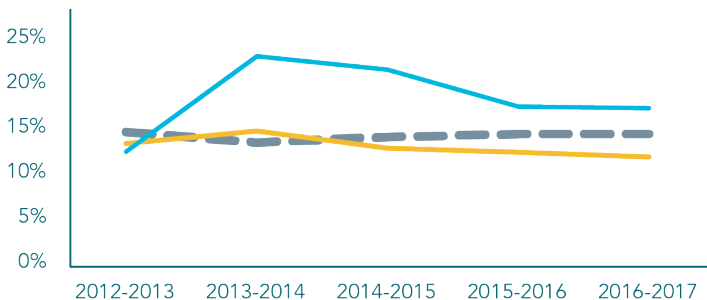

CHRONIC ABSENCE AND DROPOUT RATES

CHRONIC ABSENCE