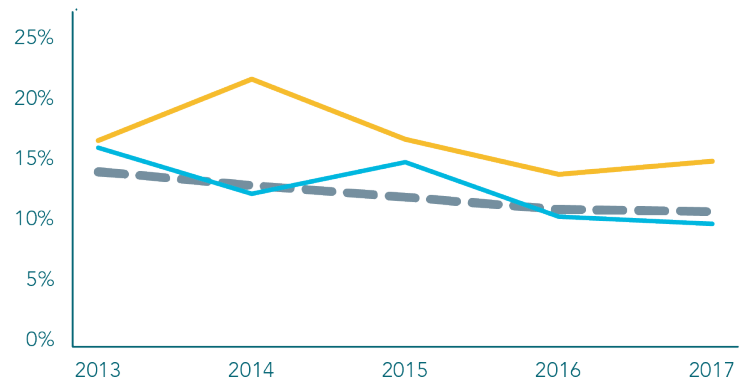

DROPOUT RATE