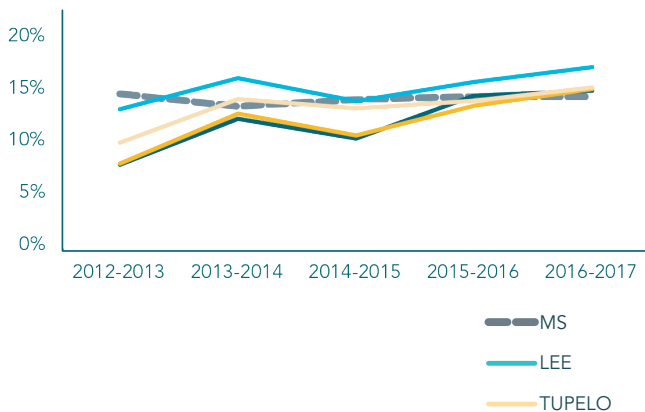

CHRONIC ABSENCE AND DROPOUT RATES

CHRONIC ABSENCE