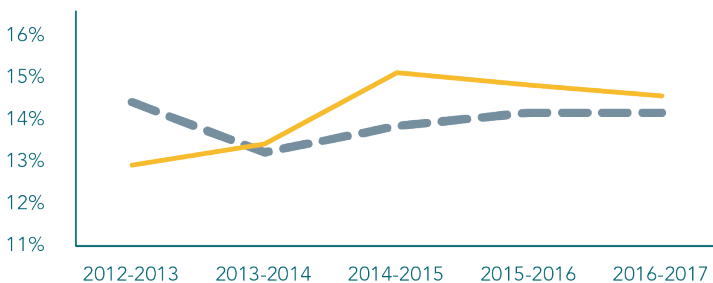

CHRONIC ABSENCE AND DROPOUT RATES

CHRONIC ABSENCE