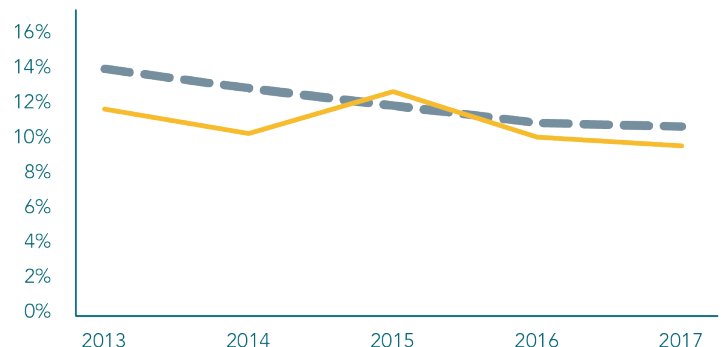

DROPOUT RATE