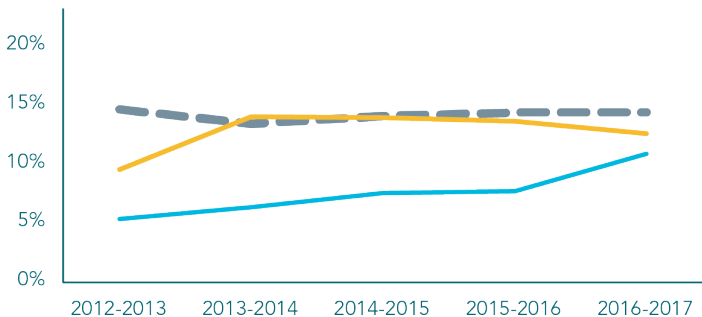

CHRONIC ABSENCE AND DROPOUT RATES

CHRONIC ABSENCE