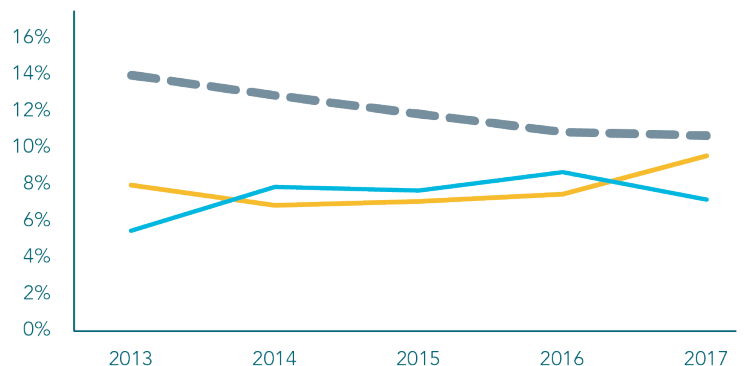

DROPOUT RATE