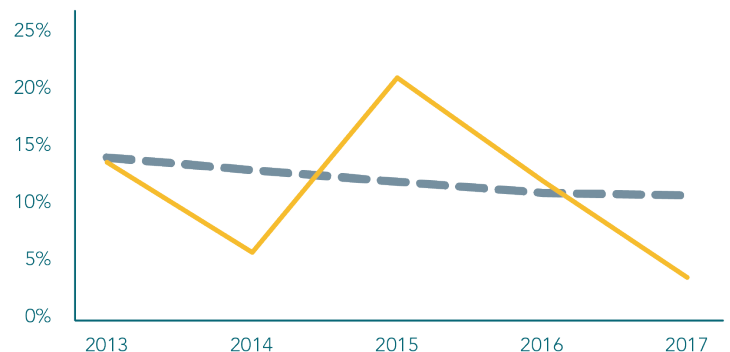

## DEMOGRAPHICS

TOTAL POPULATION	10,128	NO PARENT EMPLOYED	13%
TOTAL BIRTHS IN 2016	92	SINGLE PARENT HOUSEHOLD	60%
WHITE POPULATION	36%	POVERTY OF ALL AGES	28%
BLACK POPULATION	60%	MOTHERS WITHOUT HIGH SCHOOL DIPLOMA	14%

## CHRONIC ABSENCE AND DROPOUT RATES

CHRONIC ABSENCE

DROPOUT RATE

MS KEMPER