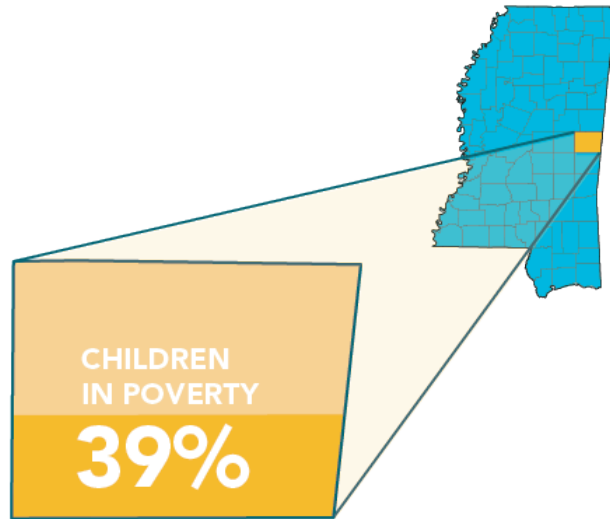

# KEMPER

## DEMOGRAPHICS

TOTAL POPULATION	10,128	NO PARENT EMPLOYED	13%
TOTAL BIRTHS IN 2016	92	SINGLE PARENT HOUSEHOLD	60%
WHITE POPULATION	36%	POVERTY OF ALL AGES	28%
BLACK POPULATION	60%	MOTHERS WITHOUT HIGH SCHOOL DIPLOMA	14%