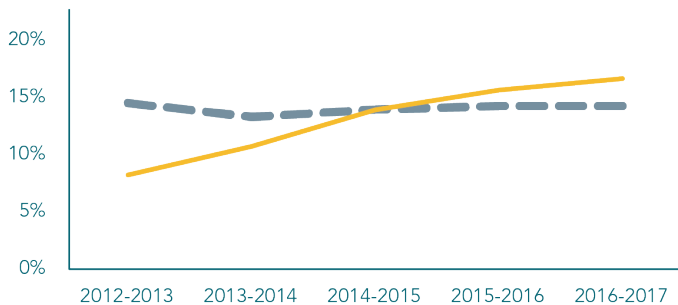

CHRONIC ABSENCE AND DROPOUT RATES

CHRONIC ABSENCE