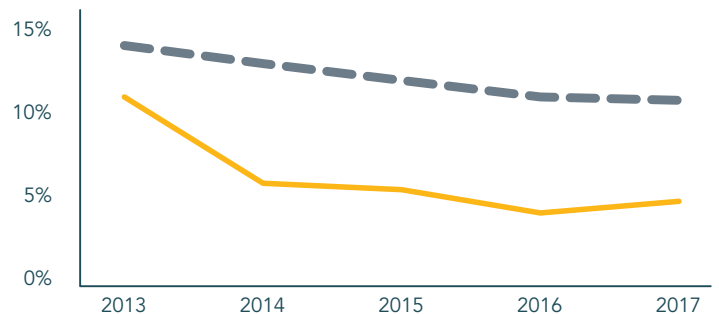

DROPOUT RATE