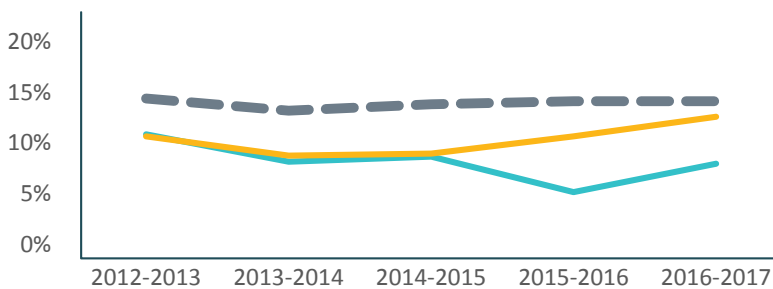

CHRONIC ABSENCE AND DROPOUT RATES

CHRONIC ABSENCE