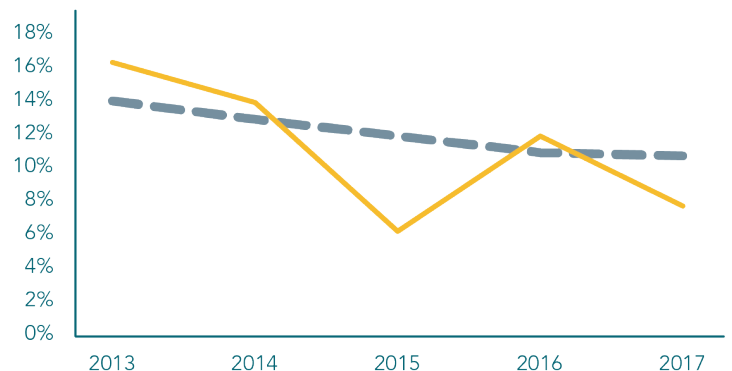

## DEMOGRAPHICS

TOTAL POPULATION	8,822	NO PARENT EMPLOYED	23%
TOTAL BIRTHS IN 2016	110	SINGLE PARENT HOUSEHOLD	64%
WHITE POPULATION	22%	POVERTY OF ALL AGES	39%
BLACK POPULATION	76%	MOTHERS WITHOUT HIGH SCHOOL DIPLOMA	18%

## CHRONIC ABSENCE AND DROPOUT RATES

CHRONIC ABSENCE

DROPOUT RATE

— MS — HUMPHREYS