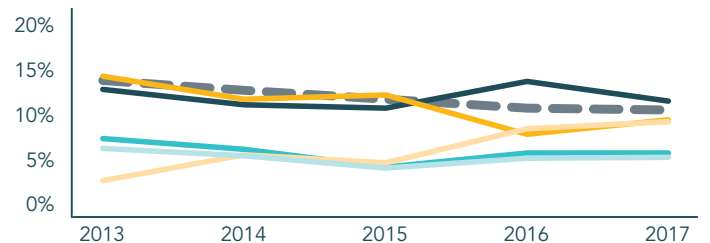

83% | 88% | 86% | 87% | 87%

DEMOGRAPHICS

TOTAL POPULATION **198,570**

TOTAL BIRTHS IN 2016 **2,789**

WHITE POPULATION **69%**

BLACK POPULATION **24%**

NO PARENT EMPLOYED **14%**

SINGLE PARENT HOUSEHOLDS **44%**

POVERTY OF ALL AGES **21%**

MOTHERS WITHOUT HIGH SCHOOL DIPLOMA **12%**

CHRONIC ABSENCE AND DROPOUT RATES

MS

GULFPORT

LONG BEACH

BILOXI

HARRISON CO