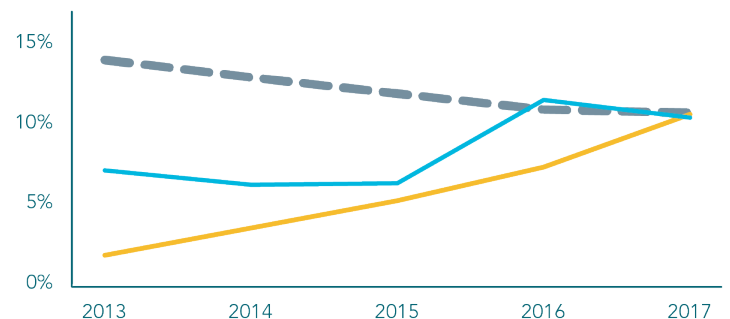

DEMOGRAPHICS

TOTAL POPULATION	46,028	NO PARENT EMPLOYED	11%
TOTAL BIRTHS IN 2016	463	SINGLE PARENT HOUSEHOLD	36%
WHITE POPULATION	87%	POVERTY OF ALL AGES	17%
BLACK POPULATION	10%	MOTHERS WITHOUT HIGH SCHOOL DIPLOMA	11%

CHRONIC ABSENCE AND DROPOUT RATES

CHRONIC ABSENCE

DROPOUT RATE

MS BAY ST. LOUIS WAVELAND HANCOCK