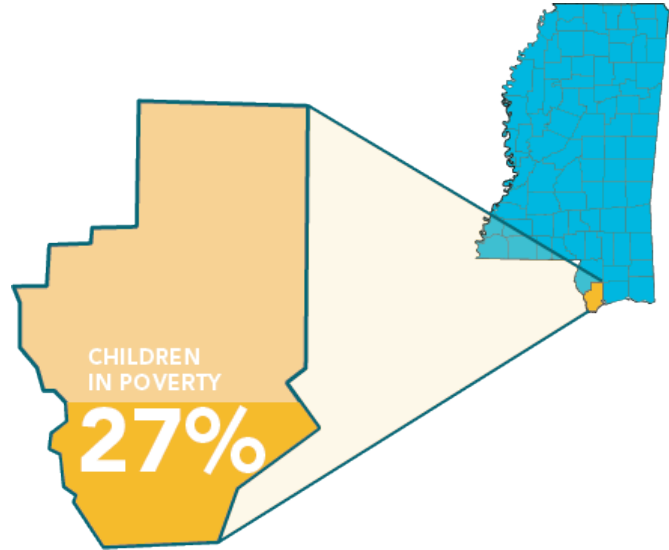

HANCOCK

EDUCATION

by public school district

BAY ST. LOUIS
WAVELAND | HANCOCK

TOTAL DISTRICT ENROLLMENT	1,844	4,552
% PROFICIENT OR ABOVE IN 3RD GRADE LANGUAGE ARTS	35%	42%
% PROFICIENT OR ABOVE IN 3RD GRADE MATH	45%	43%
CHRONIC ABSENCE	15%	19%
DROPOUT RATE	11%	10%
GRADUATION RATE	82%	83%

DEMOGRAPHICS

TOTAL POPULATION	46,028	NO PARENT EMPLOYED	11%
TOTAL BIRTHS IN 2016	463	SINGLE PARENT HOUSEHOLD	36%
WHITE POPULATION	87%	POVERTY OF ALL AGES	17%
BLACK POPULATION	10%	MOTHERS WITHOUT HIGH SCHOOL DIPLOMA	11%