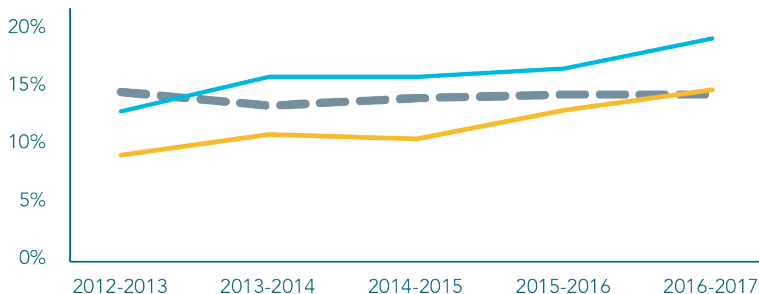

CHRONIC ABSENCE AND DROPOUT RATES

CHRONIC ABSENCE

DROPOUT RATE