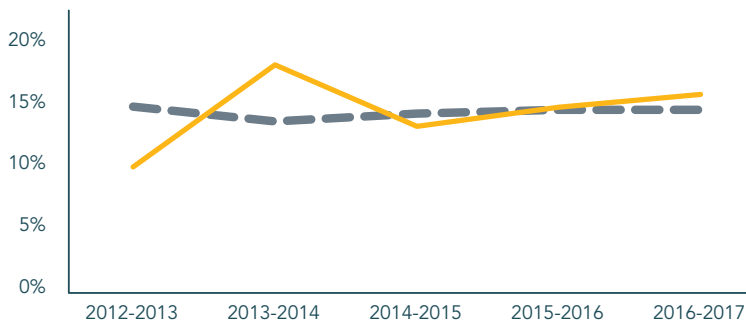

CHRONIC ABSENCE AND DROPOUT RATES

CHRONIC ABSENCE