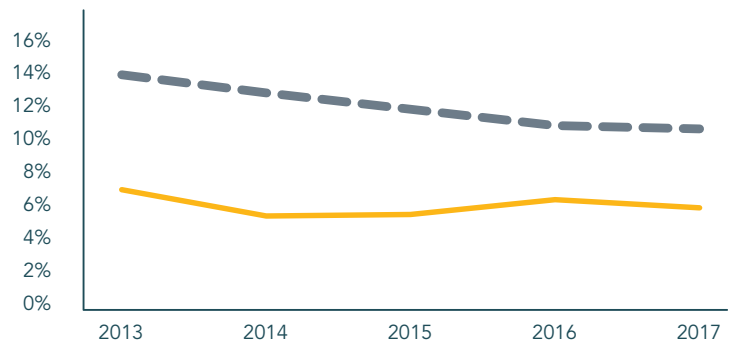

## DEMOGRAPHICS

TOTAL POPULATION	170,890	NO PARENT EMPLOYED	5%
TOTAL BIRTHS IN 2016	2,192	SINGLE PARENT HOUSEHOLD	32%
WHITE POPULATION	71%	POVERTY OF ALL AGES	10%
BLACK POPULATION	25%	MOTHERS WITHOUT HIGH SCHOOL DIPLOMA	10%

## CHRONIC ABSENCE AND DROPOUT RATES

CHRONIC ABSENCE

DROPOUT RATE

MS DESOTO