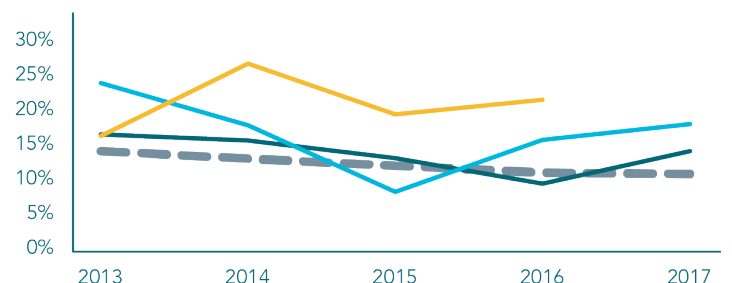

DROPOUT RATE