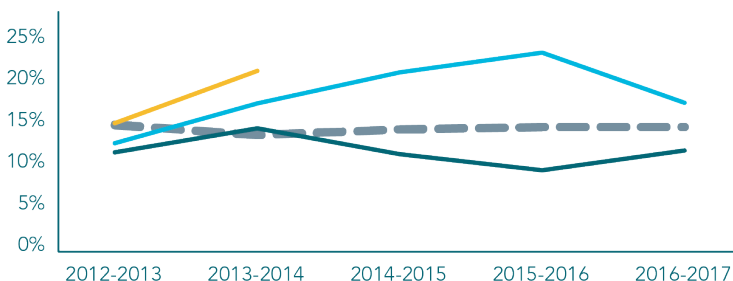

CHRONIC ABSENCE AND DROPOUT RATES

CHRONIC ABSENCE