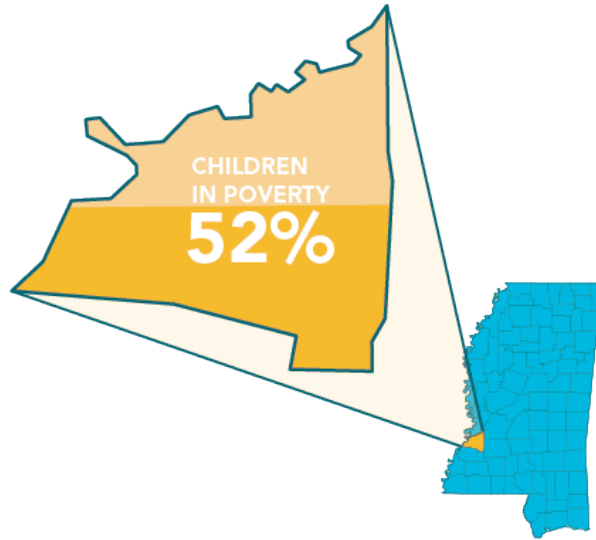

CLAIBORNE

EDUCATION

BY PUBLIC SCHOOL DISTRICT

CLAIBORNE

TOTAL DISTRICT ENROLLMENT	1,473
% PROFICIENT OR ABOVE IN 3RD GRADE LANGUAGE ARTS	17%
% PROFICIENT OR ABOVE IN 3RD GRADE MATH	29%
CHRONIC ABSENCE	7%
DROPOUT RATE	12%
GRADUATION RATE	87%

DEMOGRAPHICS

TOTAL POPULATION	9,209	NO PARENT EMPLOYED	29%
TOTAL BIRTHS IN 2016	123	SINGLE PARENT HOUSEHOLD	69%
WHITE POPULATION	13%	POVERTY OF ALL AGES	38%
BLACK POPULATION	86%	MOTHERS WITHOUT HIGH SCHOOL DIPLOMA	5%