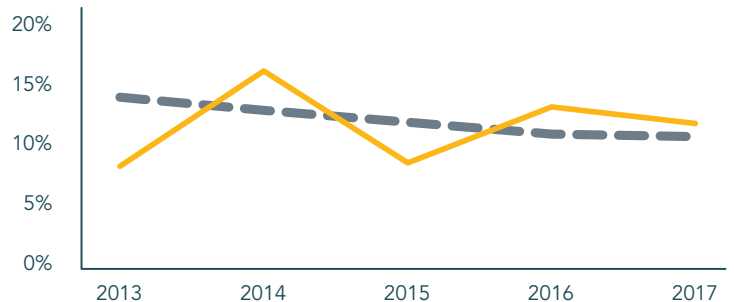

DROPOUT RATE