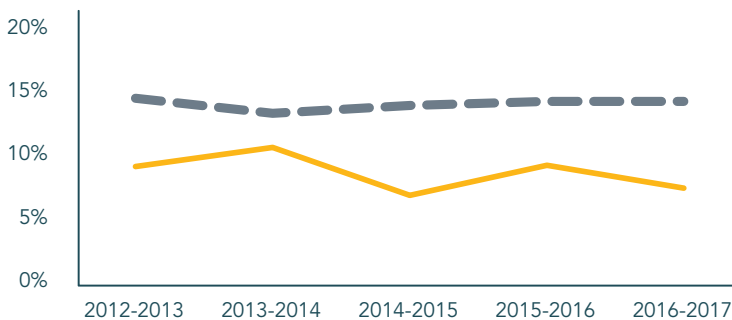

CHRONIC ABSENCE AND DROPOUT RATES

CHRONIC ABSENCE