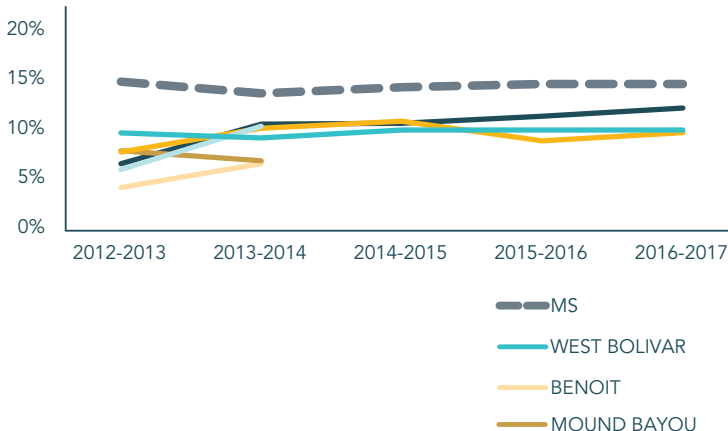

CHRONIC ABSENCE AND DROPOUT RATES

CHRONIC ABSENCE