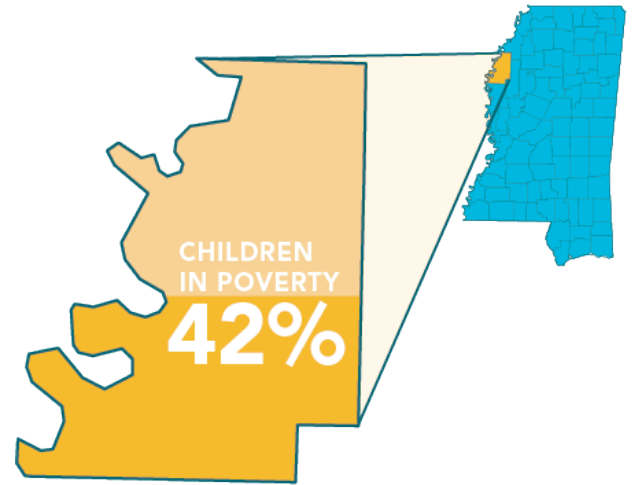

BOLIVAR

EDUCATION

BY PUBLIC SCHOOL DISTRICT

BENOIT | CLEVELAND | MOUND BAYOU | NORTH BOLIVAR | SHAW | WEST BOLIVAR

	BENOIT	CLEVELAND	MOUND BAYOU	NORTH BOLIVAR	SHAW	WEST BOLIVAR
TOTAL DISTRICT ENROLLMENT	3,400			1,045		1,287
% PROFICIENT OR ABOVE IN 3RD GRADE LANGUAGE ARTS	29%			25%		12%
% PROFICIENT OR ABOVE IN 3RD GRADE MATH	23%			24%		14%
CHRONIC ABSENCE RATE 2016/17	12%			9%		10%
DROPOUT RATE 2017	11%			9%		7%
GRADUATION RATE 2017	82%			82%		83%

DEMOGRAPHICS

TOTAL POPULATION **33,615**
 TOTAL BIRTHS IN 2016 **437**
 WHITE POPULATION **33%**
 BLACK POPULATION **64%**

NO PARENT EMPLOYED **18%**
 SINGLE PARENT HOUSEHOLDS **63%**
 POVERTY OF ALL AGES **35%**
 MOTHERS WITHOUT HIGH SCHOOL DIPLOMA **12%**