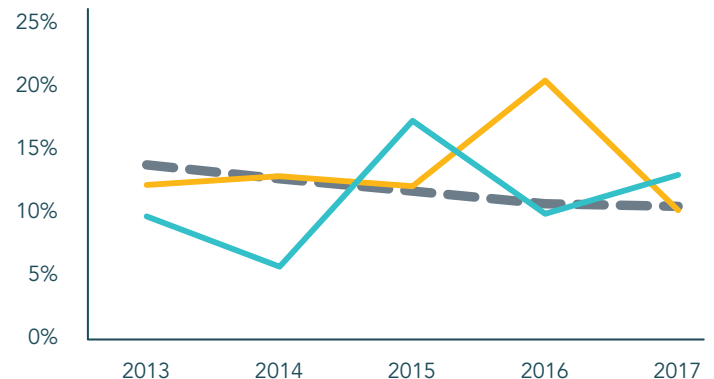

DROPOUT RATE