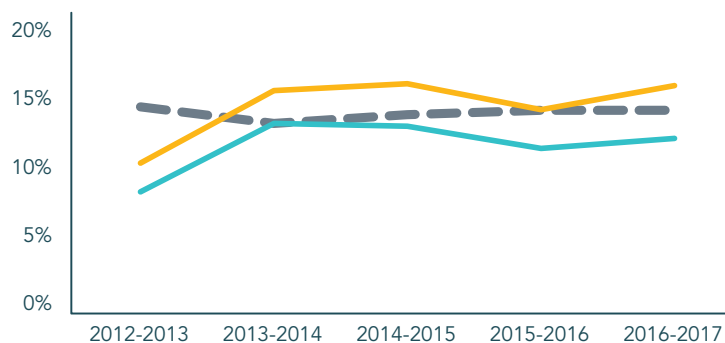

CHRONIC ABSENCE AND DROPOUT RATES

CHRONIC ABSENCE