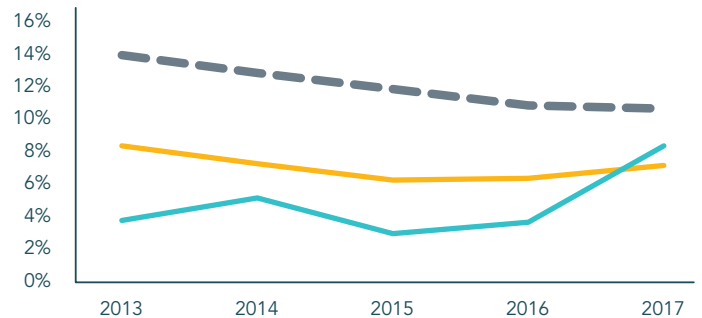

DEMOGRAPHICS

TOTAL POPULATION	37,309	NO PARENT EMPLOYED	16%
TOTAL BIRTHS IN 2016	429	SINGLE PARENT HOUSEHOLD	36%
WHITE POPULATION	85%	POVERTY OF ALL AGES	17%
BLACK POPULATION	12%	MOTHERS WITHOUT HIGH SCHOOL DIPLOMA	15%

CHRONIC ABSENCE AND DROPOUT RATES

CHRONIC ABSENCE

DROPOUT RATE

MS ALCORN CORINTH