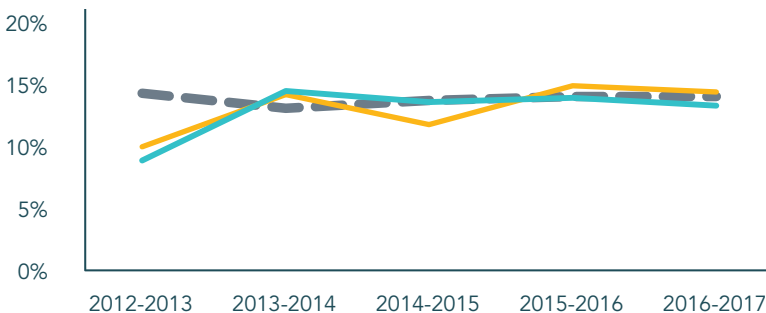

CHRONIC ABSENCE AND DROPOUT RATES

CHRONIC ABSENCE